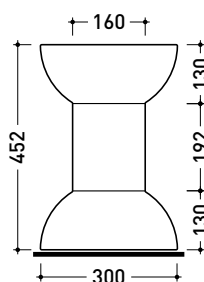

## Peso / Weight

14 Kg

vista frontale / frontal view

vista zenitale / zenital view