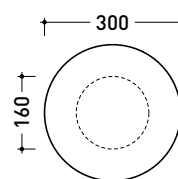

## Peso / Weight

14 Kg

vista frontale / frontal view

vista zenitale / zenital view