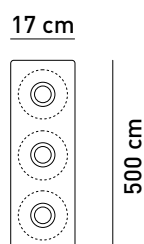

Make-Up

Paola Navone

art.
MKLP

Materiale / Material

CERAMICA

Peso / Weight

5,7 Kg

Sorgente / Light source

E27

Certificazioni / Certifications

Efficienza energetica

A++ / A

- Lampada a parete/soffitto a luce diffusa
- Corpo in ceramica
- Adatta per interni
- Lampadine non incluse

- Wall/ceiling mounted luminaire for diffused lighting
- Body in ceramic
- Suitable for indoor application
- Bulbs not included