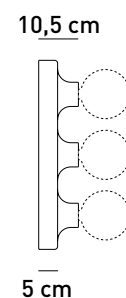

- Lampada a parete/soffitto a luce diffusa
- Corpo in ceramica
- Adatta per interni
- Lampadine non incluse

- Wall/ceiling mounted luminaire for diffused lighting
- Body in ceramic
- Suitable for indoor application
- Bulbs not included

www.flaminiahome.com

“
Ceramics of Italy
”